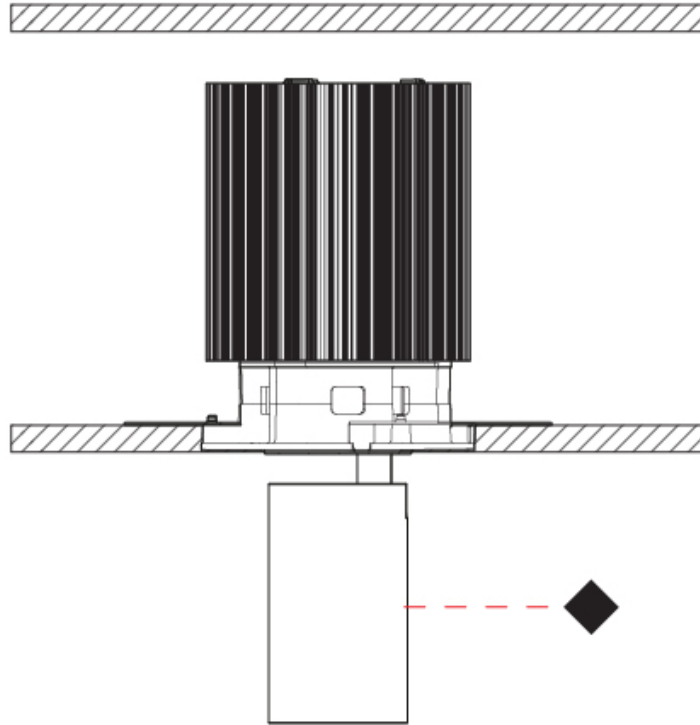

PROJECT

TYPE

SPECIFIER

QUANTITY

DATE