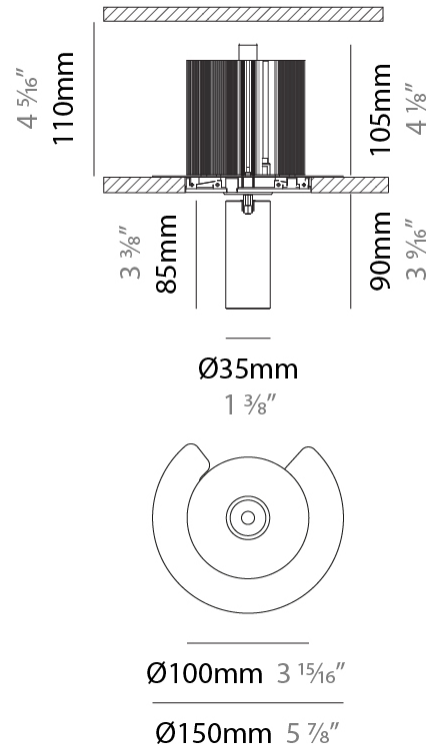

E2-E4 PLUS TRIMLESS

A9R141-

base number   Color   Finish   Beam Angle
Temperature   Options   Options

PROJECT
TYPE
SPECIFIER
QUANTITY
DATE

1. To build a product code in our configurator select the specify button on the base model # product page
2. To build a manual product code on this datasheet choose from the options listed below in blue font and add the suffix to the base model #

GENERAL

Series: E2-E4 Plus
Brand: Platek
Division: Architectural
Mounting Type: Trimless
Mounting Location: Ceiling
Subcategory: Downlight

PHYSICAL

Shape: Round
Diameter (mm): 100
Diameter (in): 3 15/16
Height (mm): 195
Height (in): 7 11/16
Light Distribution: Downlight
Weight (kg): .10
Weight (lbs): 0.22
Screws: A4 stainless steel
Fixture Finish: BLK / WHI
Fixture Material: Aluminum Die Cast

ELECTRICAL

Number of Lamps: 1
Lamp Type: LED
Total Output Wattage (W): 7.00
Dimming: Tri-Mode (Non-Dimming and Phase Dimming (120Vac only) and 0-10V Dimming)
Driver Included: No
Driver Location: Remote
Driver Type: Constant Current - Universal
Driver Class: Class 2
Housing: ENCP3
Input Voltage (V): 120 - 277
Constant Current (MA): 250

LED

Number of LEDs: 1
Color Temperature (°K): 2700 / 3000
Max. Delivered Lumen (lm): 330
Nominal Lumen (lm): 720
CRI: >90 CRI
Lamp Life (hrs): 60000

OPTICAL

Beam Angle: 23 / 40

RATINGS AND CERTIFICATIONS

Certified By: Certified for North American Standards
IP rating: IP20