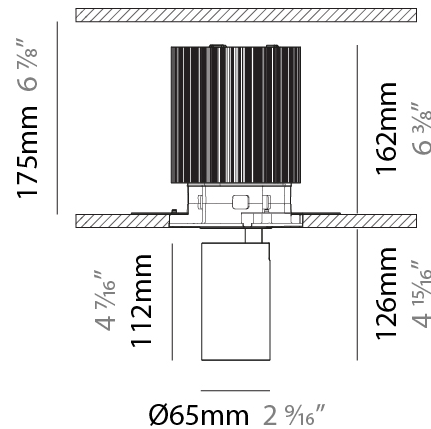

GENERAL

Series: E2-E4 Plus
 Brand: Platek
 Division: Architectural
 Mounting Type: Trimless
 Mounting Location: Ceiling
 Subcategory: Downlight

PHYSICAL

Shape: Round
 Diameter (mm): 100
 Diameter (in): 3 15/16
 Height (mm): 195
 Height (in): 7 11/16
 Light Distribution: Downlight
 Weight (kg): .10
 Weight (lbs): 0.22
 Screws: A4 stainless steel
 Fixture Finish: BLK / WHI
 Fixture Material: Aluminum Die Cast

GENERAL

Series: E2-E4 Plus
 Brand: Platek
 Division: Architectural
 Mounting Type: Trimless
 Mounting Location: Ceiling
 Subcategory: Downlight

PHYSICAL

Shape: Round
 Diameter (mm): 200
 Diameter (in): 7 ⁷/₈
 Height (mm): 288
 Height (in): 11 ⁵/₁₆
 Light Distribution: Downlight
 Weight (kg): .50
 Weight (lbs): 1.02
 Screws: A4 stainless steel
 Fixture Finish: BLK / WHI
 Fixture Material: Aluminum Die Cast

Certified By: Certified for North American Standards
 IP rating: IP20

PROJECT
TYPE
SPECIFIER
QUANTITY
DATE

Ø128mm 5 ¹/₁₆"

Ø200mm 7 ⁷/₈"

PROJECT

TYPE

SPECIFIER

QUANTITY