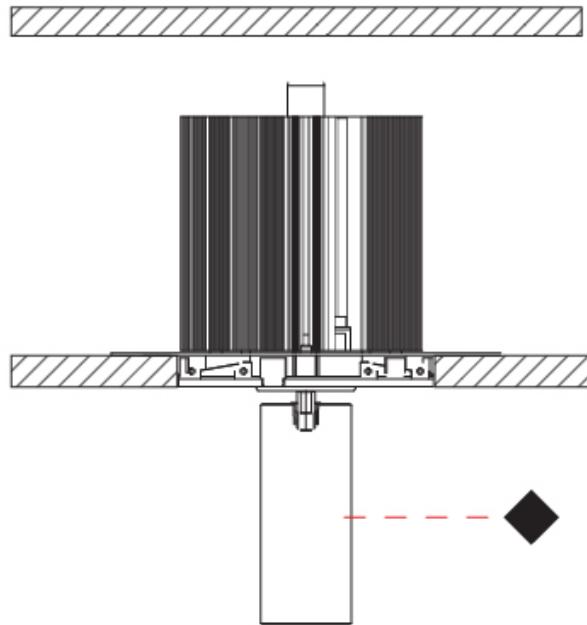

A9R141-

PROJECT

TYPE

SPECIFIER

QUANTITY

DATE

A